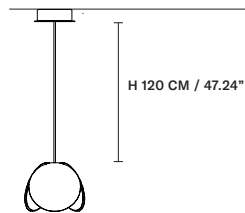

STANDARD CABLES FOR ALL SUSPENSIONS

TIMEO S120

∅ 21 cm / 8.26"
H 17 cm / 6.69"

INTEGRATED LED LIGHTING

LED 4 W CRI>90
3000 K - 460 NOMINAL LM
DIMM NO

TIMEO A

L 21 cm / 8.26"
 SP 19 cm / 7.48"
 H 20 cm / 7.87"

TIMEO C5 LN 125 

L	125 cm / 49.21"
SP	20 cm / 7.87"
H MAX	140 cm / 55.11"
INTEGRATED LED LIGHTING	
LED	20 W CRI>90 3000 K - 2300 NOMINAL LM
DIMM	1-10V + DALI + PUSH

TIMEO C7 LN 175 

L	175 cm / 68.89"
SP	20 cm / 7.87"
H MAX	140 cm / 55.11"
INTEGRATED LED LIGHTING	
LED	28 W CRI>90 3000 K - 3150 NOMINAL LM
DIMM	1-10V + DALI + PUSH

TIMEO C3 RD 40 

ø	40 cm / 15.74"
H MAX	140 cm / 55.11"
INTEGRATED LED LIGHTING	
LED	12 W CRI>90 3000 K - 1350 NOMINAL LM
DIMM	1-10V + PUSH

TIMEO C5 RD 60 

ø	60 cm / 23.62"
H MAX	140 cm / 55.11"
INTEGRATED LED LIGHTING	
LED	20 W CRI>90 3000 K - 2300 NOMINAL LM
DIMM	1-10V + DALI + PUSH

TIMEO C7 RD 80 

ø	80 cm / 31.49"
H MAX	140 cm / 55.11"
INTEGRATED LED LIGHTING	
LED	28 W CRI>90 3000 K - 3150 NOMINAL LM
DIMM	1-10V + DALI + PUSH